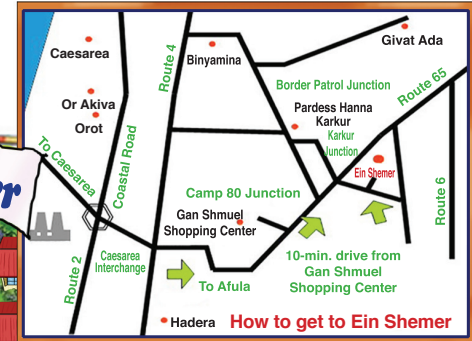

החצר הישנה • קיבוץ עין שמר

Kibbutzation - Kibbutz activity park on Ein Shemer

Ein Shemer Activities

- ▶ Guided tours of museum
- ▶ Roll baking
- ▶ Visit to olive press and flour mill
- ▶ Variety of pioneer activities
- ▶ Movie theater
- ▶ Tractor museum
- ▶ Oak Train
- ▶ Visit to cowshed
- ▶ Yoga Place
- ▶ Tours and workshops in Educational Greenhouse
- ▶ Visit to blacksmith
- ▶ Conference hall
- ▶ Grocery store
- ▶ Meals in dining room
- ▶ Event and convention park
- ▶ Guided tour on tractor hitched to cart
- ▶ Challenging outdoor activities